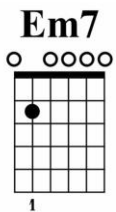

Fm

Can you take me back where I came from, can you take me back?

Fm

Can you take me back where I came from, brother can you take me back?

Fm

Can you take me back?

Fm

Oh can you take me where I came from, can you take me back?

Em/Maj7